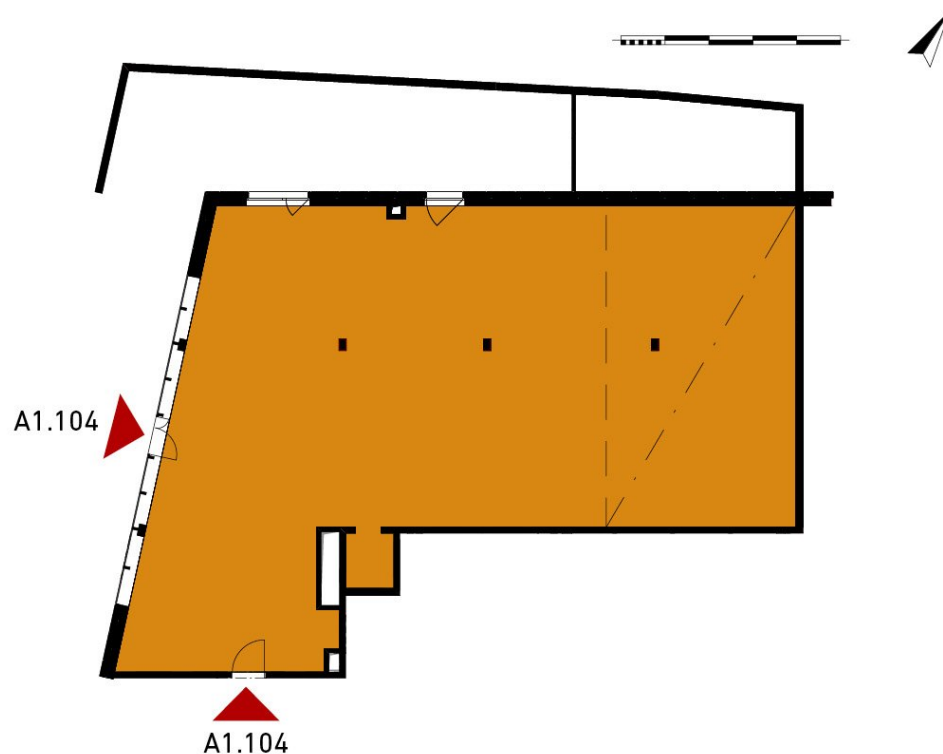

VITALITY REZIDENCE | A1.104 | commercial space | 1st floor

developer: the SATPO company

price incl. VAT

On request

room	m ²
01 commercial premises	192.9 m ²
02 storage premises	61.4 m ²
03 storage premises	3.2 m ²
04 WC	4.9 m ²
walls, columns and shafts	7.9 m ²
living area	270.3 m ²
usable area	270.3 m ²
total area	270.3 m ²

Data valid as of: 22.01.2020 | The company SATPO reserves the right to change. All the materials and information are of a tentative character only.
The areas of partitions, shafts and columns are included in the areas of the units stated in compliance with Government Decree 366/2013 Coll.