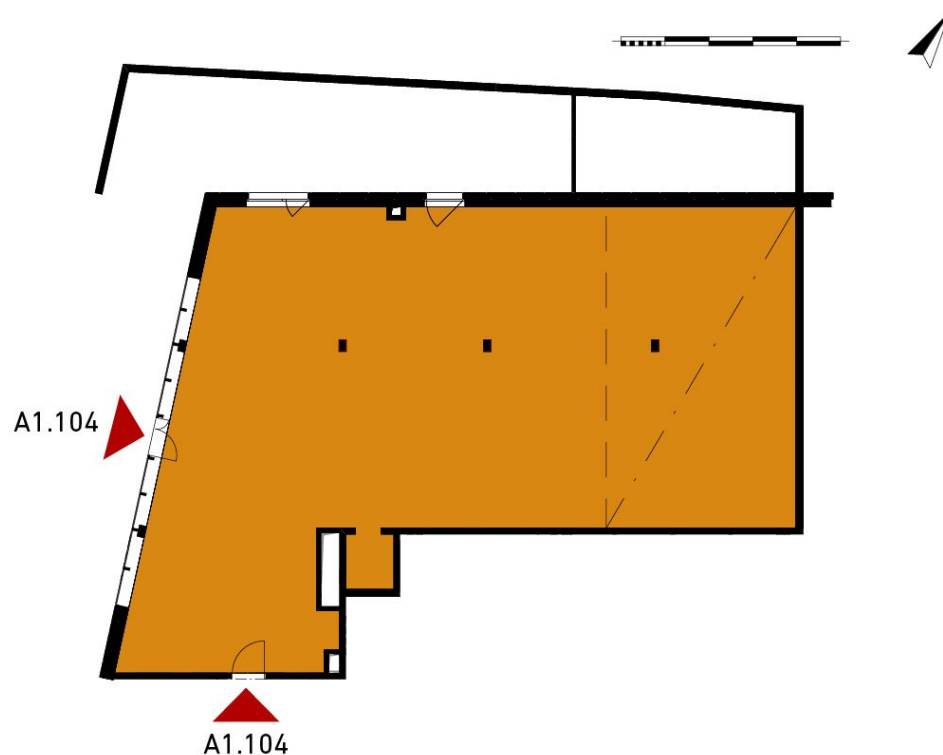

VITALITY REZIDENCE | A1.104 | commercial space | 1st floor

developer: the SATPO company

price incl. VAT

On request

room	m ²
01 commercial premises	192.9 m ²
02 storage premises	61.4 m ²
03 storage premises	3.2 m ²
04 WC	4.9 m ²
walls, columns and shafts	7.9 m ²
living area	270.3 m ²
usable area	270.3 m ²
total area	270.3 m ²

Data valid as of: **22.02.2020** | The company SATPO reserves the right to change. All the materials and information are of a tentative character only.
The areas of partitions, shafts and columns are included in the areas of the units stated in compliance with Government Decree 366/2013 Coll.